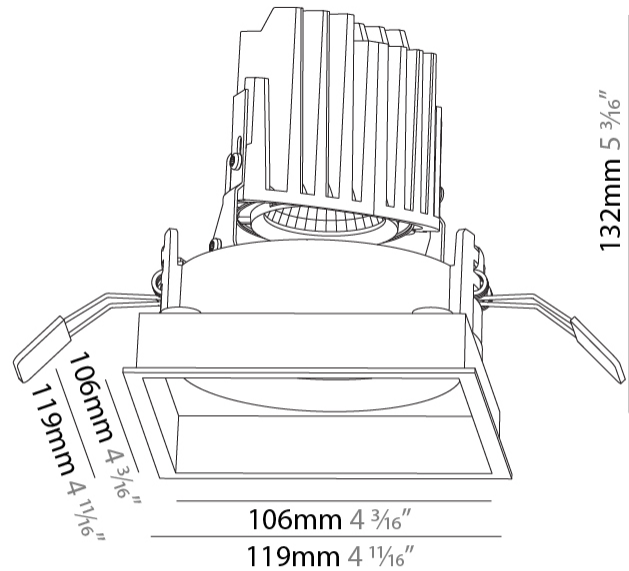

PHYSICAL

Shape: Square
Length (mm): 119
Length (in): 4 11/16
Width (mm): 119
Width (in): 4 11/16
Depth (mm): 132
Depth (in): 5 3/16
Ceiling Thickness (mm): 10 / 12.5 / 15
Ceiling Thickness (in): 3/8 or 1/2 or 9/16
Min. Recessing Depth (mm): 150
Min. Recessing Depth (in): 5 7/8
Light Distribution: Adjustable / Downlight
Weight (kg): 0.542
Weight (lbs): 1.2
Fixture Finish: SSR / BKV / CWI / CRY / HAB / UFT / ITA / RUA / FTG / MYG / LOD / PUS / FRO / FUP / KIA / POP / BLS / SPG / MEY / GOH / GUM / CHC / COM / ABZ / JAG / OBR / MOS / ROR
Fixture Material: Aluminum Die Cast
Cut-out Measurements: 114mm / 4 1/2" x 114mm / 4 1/2"

ELECTRICAL

Lamp Type: LED
Input Wattage (W): 16.5
Total Output Wattage (W): 14
Dimming: Tri-Mode (Non-Dimming and Phase Dimming (120Vac only) and 0-10V Dimming)
Driver Included: No
Driver Location: Recessed Housing
Driver Type: Constant Current - Universal
Driver Class: Class 2
Housing: See components
Input Voltage (V): 120 - 277
Constant Current (MA): 500

LED

Number of LEDs: 1
Color Temperature (°K): 2700 / 3000 / 3500 / 4000
Max. Delivered Lumen (lm): 940 / 980 / 1029 / 1050
Nominal Lumen (lm): 1386 / 1438 / 1511 / 1542
CRI: >90 CRI
Lamp Life (hrs): 50000

OPTICAL

Reflector: 20 / 40 / 60
Adjustability: Rotational 355°; Tilt 30°

RATINGS AND CERTIFICATIONS

Certified By: Certified for North American Standards
IP rating: IP20