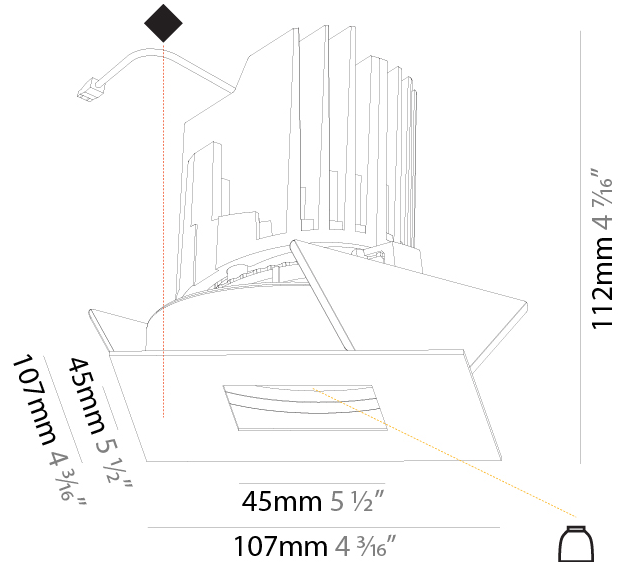

PHYSICAL

Shape: Square
Length (mm): 107
Length (in): 4 3/16
Width (mm): 107
Width (in): 4 3/16
Depth (mm): 112
Depth (in): 4 7/16
Ceiling Thickness (mm): 10 / 12.5 / 15
Ceiling Thickness (in): 3/8 or 1/2 or 9/16
Min. Recessing Depth (mm): 130
Min. Recessing Depth (in): 5 1/8
Light Distribution: Adjustable / Downlight
Weight (kg): 0.479
Weight (lbs): 1.06
Fixture Finish: SSR / BKV / CWI / CRY / HAB / UFT / ITA / RUA / FTG / MYG / LOD / PUS / FRO / FUP / KIA / POP / BLS / SPG / MEY / GOH / GUM / CHC / COM / ABZ / JAG / OBR / MOS / ROR
Fixture Material: Aluminum Die Cast
Cut-out Measurements: 98mm / 3 7/8"

ELECTRICAL

Lamp Type: LED (Zhaga Standard)
Input Wattage (W): 16.5
Total Output Wattage (W): 14
Dimming: Tri-Mode (Non-Dimming and Phase Dimming (120Vac only) and 0-10V Dimming)
Driver Included: No
Driver Location: Recessed Housing
Driver Type: Constant Current - Universal
Driver Class: Class 2
Housing: See components
Input Voltage (V): 120 - 277
Constant Current (MA): 500

LED

Number of LEDs: 1
Color Temperature (°K): 2700 / 3000 / 3500 / 4000
Max. Delivered Lumen (lm): 940 / 980 / 1029 / 1050
Nominal Lumen (lm): 1386 / 1438 / 1511 / 1542
CRI: >90 CRI
Lamp Life (hrs): 50000

OPTICAL

Reflector°: 20 / 40 / 60
Adjustability: Rotational 355°; Tilt 30°

RATINGS AND CERTIFICATIONS

Certified By: Certified for North American Standards
IP rating: IP20